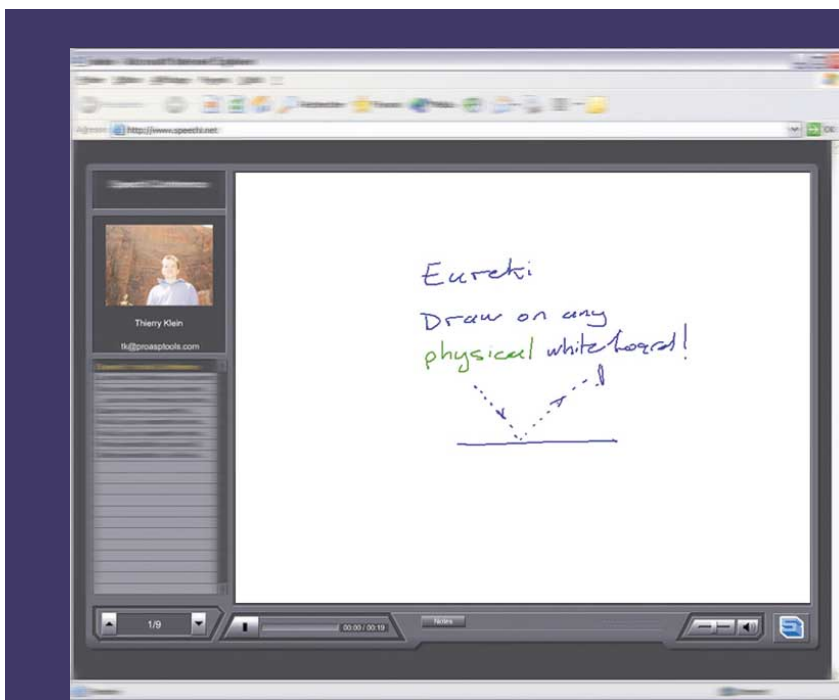

How does it work?

Speechi just adds a VCR toolbar inside PowerPoint!

What for?

Speechi records your lessons, conferences, presentations and more.

What's the result?

Speechi transforms your Powerpoint presentations into animated Flash (streamed over the Web).

(1) Windows 2000 or XP, Pentium II 400 Mhz + processor.

My whiteboard is on the Web!

Take your first step into the world of e-learning

"The online whiteboard"

- **Record** everything written on your whiteboard.
- **Put your** whiteboard online in Flash, and with sound!
- **No technical** knowledge required.
- **Eureki** works with all whiteboards, flipcharts and markers<sup>(2)</sup>.
- **Also** available in Bluetooth 1.1 wireless version.

Eureki is seamlessly integrated into PowerPoint

- your whiteboard diagrams get automatically inserted as PowerPoint animated slides,
- your classes are available online featuring your PowerPoint slides and whiteboard diagrams, synchronized with your speech.